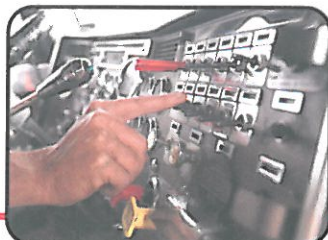

Tel: +27(0) 11 616 5055 • Fax: +27(0) 11 616 5709
E-mail: info@mtrack.co.za • Web: www.mtrack.co.za