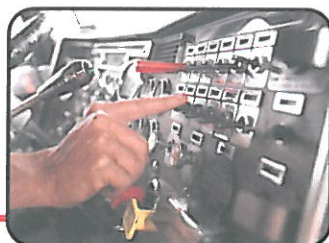

Tel: +27(0) 11 616 5055 • Fax: +27(0) 11 616 5709
E-mail: info@mtrack.co.za • Web: www.mtrack.co.za