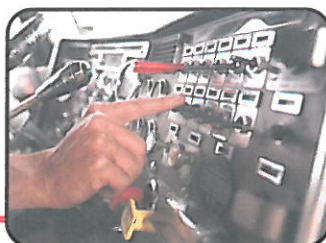

Value

This customer, for the cost of 2 Mtrack's, recovered £26,000 (R330, 000) of plant equipment in 1 week!

Mtrack is a self-contained, self-powered, wireless location unit with the best recovery rate in the world – 5 year rolling average of 98.4%!

Tel: +27(0) 11 616 5055 • Fax: +27(0) 11 616 5709
E-mail: info@mtrack.co.za • Web: www.mtrack.co.za