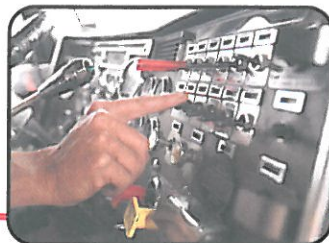

Tel: +27(0) 11 616 5055 • Fax: +27(0) 11 616 5709
E-mail: info@mtrack.co.za • Web: www.mtrack.co.za