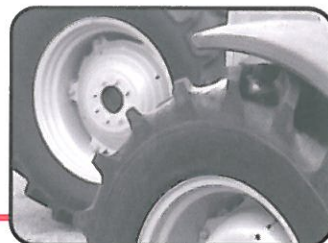

Tel: +27(0) 11 616 5055 • Fax: +27(0) 11 616 5709
E-mail: info@mtrack.co.za • Web: www.mtrack.co.za