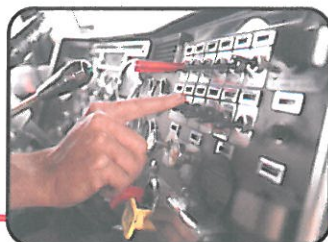

Value

Ultimately there were 10 stolen vehicles that were recovered! Another chop shop closed down and the client got his R450,000 asset back!

Mtrack is a self-contained, self-powered, wireless location unit with the best recovery rate in the world – 5 year rolling average of 98.4%!