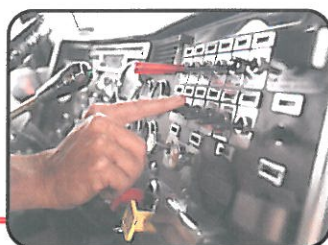

Tel: +27(0) 11 616 5055 • Fax: +27(0) 11 616 5709
E-mail: info@mtrack.co.za • Web: www.mtrack.co.za